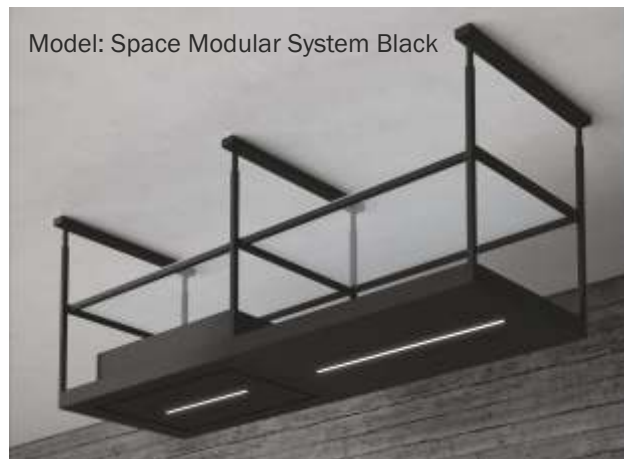

Island	Model / Description	Product Code	Guide Price
	Space - Modular System (Motor) • 900 x 600mm • Satin Black • Motor • Remote Control • Dynamic/Dimmable Lighting	BO-SPA-900-ISMB	£1,850.00
	Space - Modular System (Motor) • 1200 x 600mm • Satin Black • Motor • Remote Control • Dynamic/Dimmable Lighting	BO-SPA-1200-ISMB	£1,992.86
	Space - Modular System (Canopy) • 600 x 600mm • Satin Black • Canopy • Dynamic/Dimmable Lighting	BO-SPA-600-ISCB	£992.86
	Space - Modular System (Canopy) • 900 x 600mm • Satin Black • Canopy • Dynamic/Dimmable Lighting	BO-SPA-900-ISCB	£1,064.29
	Space - Modular System (Canopy) • 1200 x 600mm • Satin Black • Canopy • Dynamic/Dimmable Lighting	BO-SPA-1200-ISCB	£1,207.14