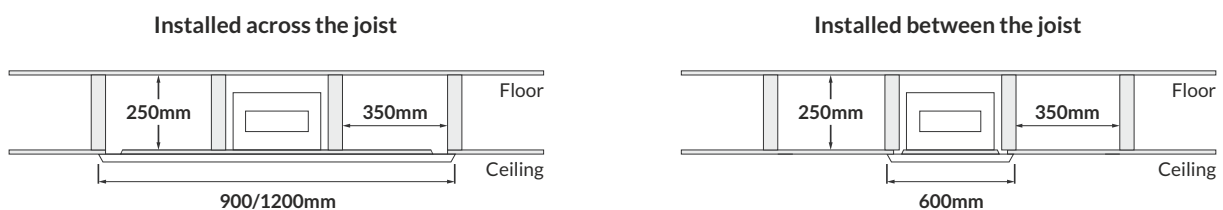

Model / Description	Product Code	Guide Price
Ceiling Mounted			
	Joist • 900 x 600mm • Stainless Steel • Internal Motor • Dynamic/Dimmable Lighting	BO-JOI-90-CMSS	£1,278.37
	Joist • 900 x 600mm • Satin White • Internal Motor • Dynamic/Dimmable Lighting	BO-JOI-90-CMWH	£1,278.37
	Joist • 900 x 600mm • Satin Black • Internal Motor • Dynamic/Dimmable Lighting	BO-JOI-90-CMBL	£1,278.37
	Joist • 1200 x 600mm • Stainless Steel • Internal Motor • Dynamic/Dimmable Lighting	BO-JOI-120-CMSS	£1,421.43
	Joist • 1200 x 600mm • Satin White • Internal Motor • Dynamic/Dimmable Lighting	BO-JOI-120-CMWH	£1,421.43
	Joist • 1200 x 600mm • Satin Black • Internal Motor • Dynamic/Dimmable Lighting	BO-JOI-120-CMBL	£1,421.43

Examples of Installation for the Joist Model

NB: The Joist Internal Motor connects to Naber 150 Compact 220 x 90mm flat channel ducting.