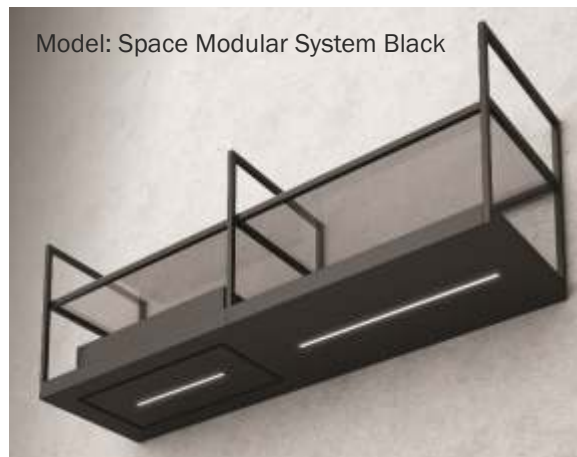

Model / Description	Product Code	Guide Price
Wall Mounted			
	Space - Modular System (Motor) • 900 x 500mm • Satin Black • Motor • Remote Control • Dynamic/Dimmable Lighting	BO-SPA-900-WMMB	£1,850.00
	Space - Modular System (Motor) • 1200 x 500mm • Satin Black • Motor • Remote Control • Dynamic/Dimmable Lighting	BO-SPA-1200-WMMB	£1,992.86
	Space - Modular System (Canopy) • 600 x 500mm • Satin Black • Canopy • Dynamic/Dimmable Lighting	BO-SPA-600-WMCB	£992.86
	Space - Modular System (Canopy) • 900 x 500mm • Satin Black • Canopy • Dynamic/Dimmable Lighting	BO-SPA-900-WMCB	£1,064.29
	Space - Modular System (Canopy) • 1200 x 500mm • Satin Black • Canopy • Dynamic/Dimmable Lighting	BO-SPA-1200-WMCB	£1,207.14