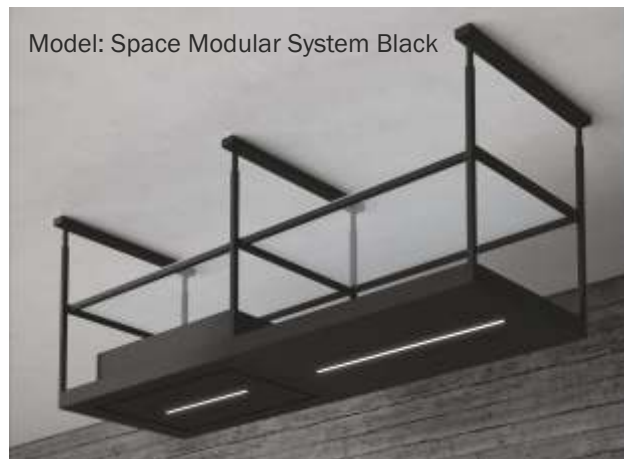

Price (ex. VAT)
	Model / Description	Product Code
		Guide Price
Island		
	Space - Modular System (Motor) • 900 x 600mm • Satin Black • Motor • Remote Control • Dynamic/Dimmable Lighting	BO-SPA-900-ISMB £1,850.00
	Space - Modular System (Motor) • 1200 x 600mm • Satin Black • Motor • Remote Control • Dynamic/Dimmable Lighting	BO-SPA-1200-ISMB £1,992.86
	Space - Modular System (Canopy) • 600 x 600mm • Satin Black • Canopy • Dynamic/Dimmable Lighting	BO-SPA-600-ISCB £992.86
	Space - Modular System (Canopy) • 900 x 600mm • Satin Black • Canopy • Dynamic/Dimmable Lighting	BO-SPA-900-ISCB £1,064.29
	Space - Modular System (Canopy) • 1200 x 600mm • Satin Black • Canopy • Dynamic/Dimmable Lighting	BO-SPA-1200-ISCB £1,207.14