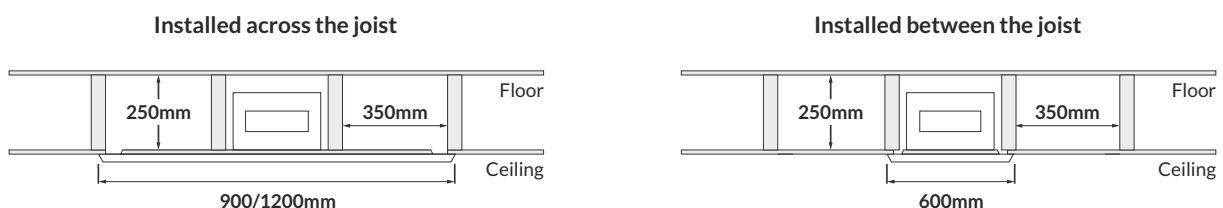

Model / Description	Product Code	Guide Price
Ceiling Mounted			
	Joist • 900 x 600mm • Stainless Steel • Internal Motor • Dynamic/Dimmable Lighting	BO-JOI-90-CMSS	£1,278.37
	Joist • 900 x 600mm • Satin White • Internal Motor • Dynamic/Dimmable Lighting	BO-JOI-90-CMWH	£1,278.37
	Joist • 900 x 600mm • Satin Black • Internal Motor • Dynamic/Dimmable Lighting	BO-JOI-90-CMBL	£1,278.37
	Joist • 1200 x 600mm • Stainless Steel • Internal Motor • Dynamic/Dimmable Lighting	BO-JOI-120-CMSS	£1,421.43
	Joist • 1200 x 600mm • Satin White • Internal Motor • Dynamic/Dimmable Lighting	BO-JOI-120-CMWH	£1,421.43
	Joist • 1200 x 600mm • Satin Black • Internal Motor • Dynamic/Dimmable Lighting	BO-JOI-120-CMBL	£1,421.43

Examples of Installation for the Joist Model

NB: The Joist Internal Motor connects to Naber 150 Compact 220 x 90mm flat channel ducting.