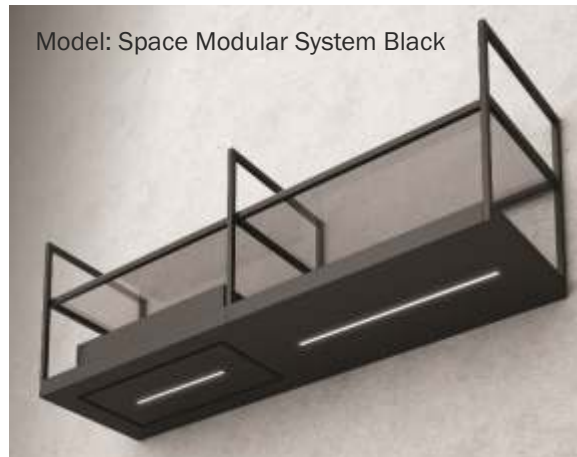

Model / Description	Product Code	Guide Price
Wall Mounted			
	Space - Modular System (Motor) • 900 x 500mm • Satin Black • Motor • Remote Control • Dynamic/Dimmable Lighting	BO-SPA-900-WMMB	£1,850.00
	Space - Modular System (Motor) • 1200 x 500mm • Satin Black • Motor • Remote Control • Dynamic/Dimmable Lighting	BO-SPA-1200-WMMB	£1,992.86
	Space - Modular System (Canopy) • 600 x 500mm • Satin Black • Canopy • Dynamic/Dimmable Lighting	BO-SPA-600-WMCB	£992.86
	Space - Modular System (Canopy) • 900 x 500mm • Satin Black • Canopy • Dynamic/Dimmable Lighting	BO-SPA-900-WMCB	£1,064.29
	Space - Modular System (Canopy) • 1200 x 500mm • Satin Black • Canopy • Dynamic/Dimmable Lighting	BO-SPA-1200-WMCB	£1,207.14

Model: Space Modular System Black