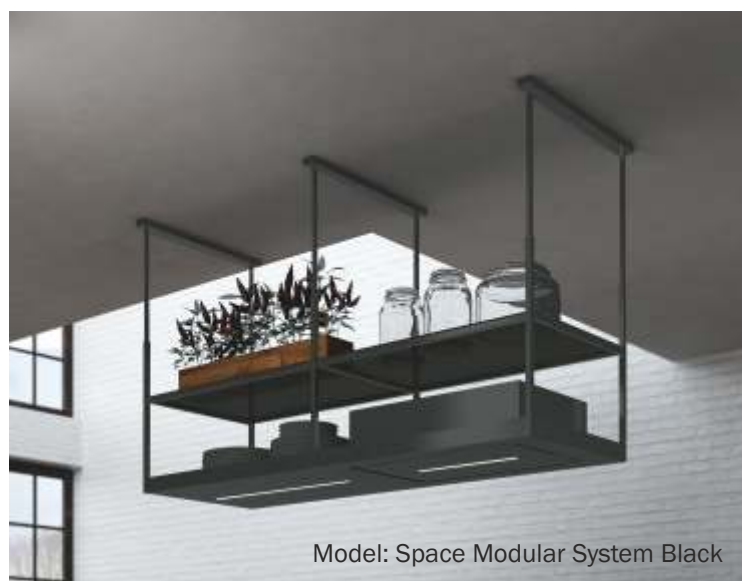

Model / Description	Product Code	Guide Price
Island			
	Space - Modular System (Motor) • 900 x 600mm • Satin Black • Motor • Remote Control • Dynamic/Dimmable Lighting	BO-SPA-900-ISMB	£1,850.00
	Space - Modular System (Motor) • 1200 x 600mm • Satin Black • Motor • Remote Control • Dynamic/Dimmable Lighting	BO-SPA-1200-ISMB	£1,992.86
	Space - Modular System (Canopy) • 600 x 600mm • Satin Black • Canopy • Dynamic/Dimmable Lighting	BO-SPA-600-ISCB	£992.86
	Space - Modular System (Canopy) • 900 x 600mm • Satin Black • Canopy • Dynamic/Dimmable Lighting	BO-SPA-900-ISCB	£1,064.29
	Space - Modular System (Canopy) • 1200 x 600mm • Satin Black • Canopy • Dynamic/Dimmable Lighting	BO-SPA-1200-ISCB	£1,207.14

Model: Space Modular System Black