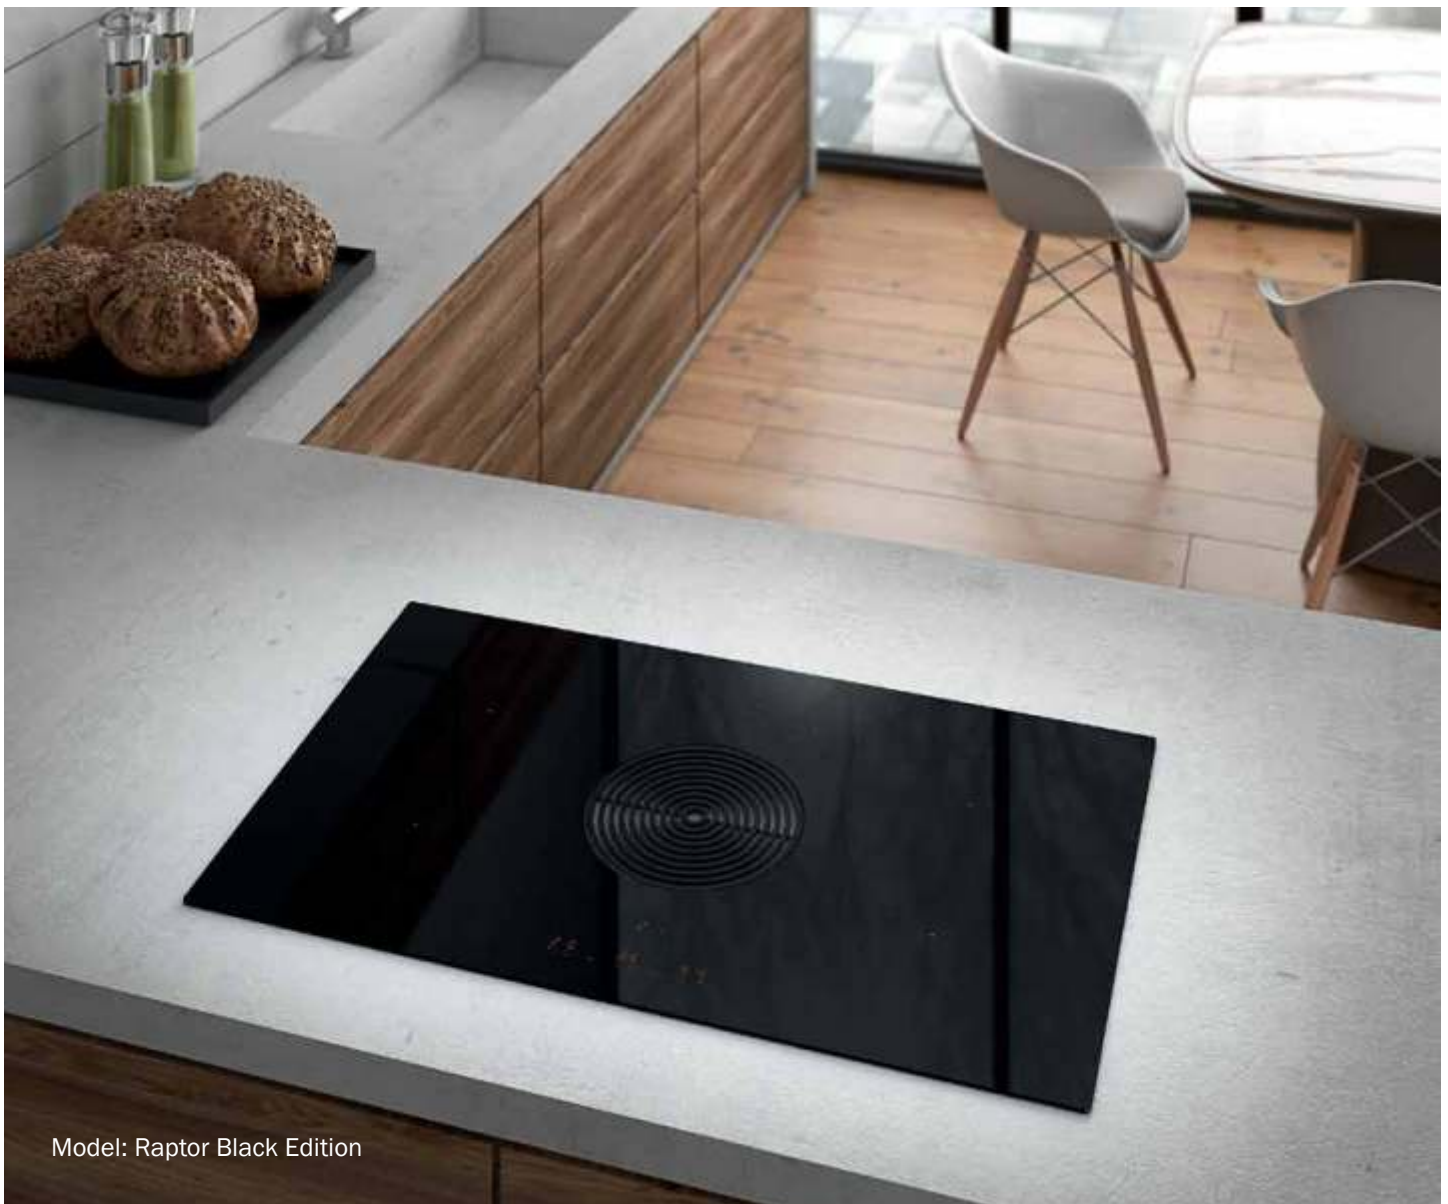

Model / Description	Product Code	Guide Price
Vented Hob			
	Raptor - Black Edition - Ducted • 870 x 520mm • 4 Zone including Flex • Touch Control • Integral Motor	BO-RAP-870-VHDB	£1,707.14
Includes Naber Ducting			
	Raptor - Black Edition - Recirculating • 870 x 520mm • 4 Zone including Flex • Touch Control • Includes Ceramic Filter • Integral Motor	BO-RAP-870-VHRB	£1,850.00
Includes Naber Ducting and Ceramic Filter