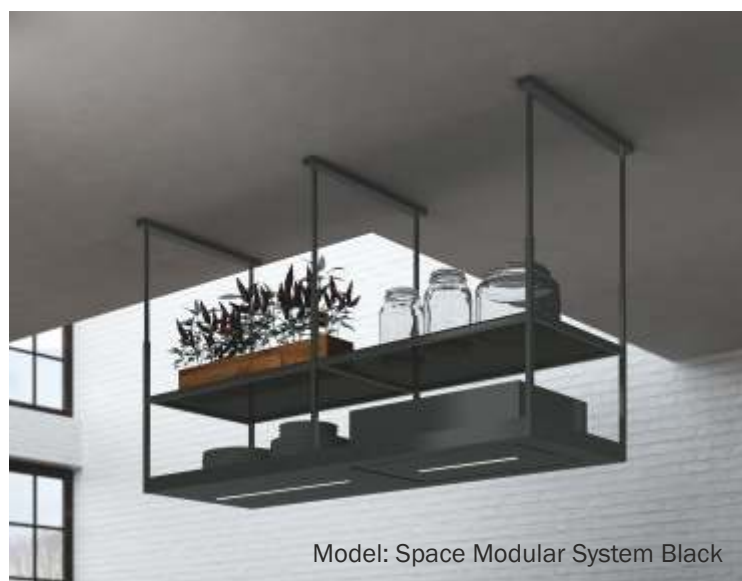

Model / Description	Product Code	Guide Price
Island			
	Space - Modular System (Motor) • 900 x 600mm • Satin Black • Motor • Remote Control • Dynamic/Dimmable Lighting	BO-SPA-900-ISMB	£1,921.43
	Space - Modular System (Motor) • 1200 x 600mm • Satin Black • Motor • Remote Control • Dynamic/Dimmable Lighting	BO-SPA-1200-ISMB	£2,064.29
	Space - Modular System (Canopy) • 600 x 600mm • Satin Black • Canopy • Dynamic/Dimmable Lighting	BO-SPA-600-ISCB	£992.86
	Space - Modular System (Canopy) • 900 x 600mm • Satin Black • Canopy • Dynamic/Dimmable Lighting	BO-SPA-900-ISCB	£1,064.29
	Space - Modular System (Canopy) • 1200 x 600mm • Satin Black • Canopy • Dynamic/Dimmable Lighting	BO-SPA-1200-ISCB	£1,207.14

Model: Space Modular System Black