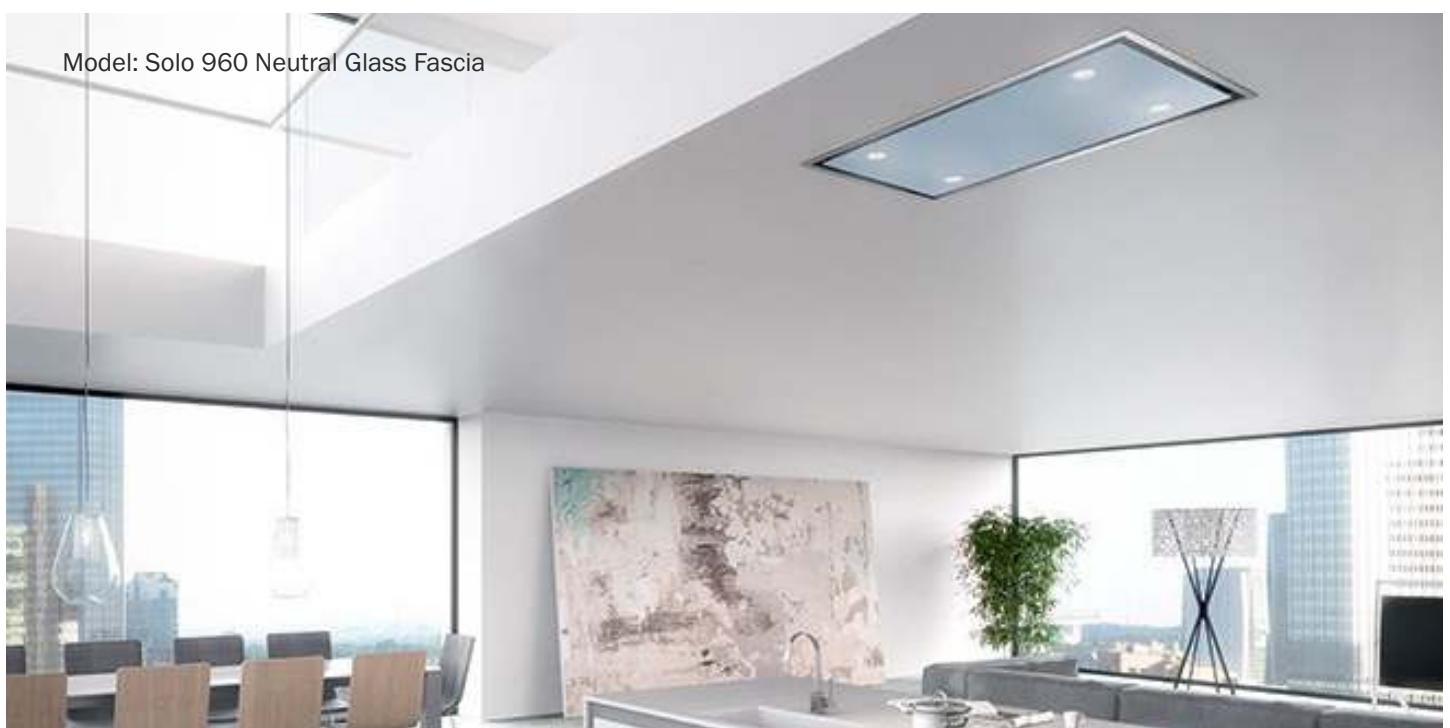

Model: Kudos Stainless Steel
Black Canopy

Model / Description	Product Code	Guide Price
Ceiling Mounted - Slim Motor		
 <p>Solo 960 - SM</p> <ul style="list-style-type: none"> • 960 x 665 x 190mm • Black Glass Fascia • Slim Motor • Dynamic/Dimmable Lighting 	BO-SOL-960-CBSM	£1,421.43
 <p>Solo 960 - SM</p> <ul style="list-style-type: none"> • 960 x 665 x 190mm • Neutral Glass Fascia • Slim Motor • Dynamic/Dimmable Lighting 	BO-SOL-960-CNSM	£1,421.43
Ceiling Mounted - Slim Motor		
 <p>Solo 1160 - SM</p> <ul style="list-style-type: none"> • 1160 x 665 x 190mm • Black Glass Fascia • Slim Motor • Dynamic/Dimmable Lighting 	BO-SOL-116-CBSM	£1,564.29
 <p>Solo 1160 - SM</p> <ul style="list-style-type: none"> • 1160 x 665 x 190mm • Neutral Glass Fascia • Slim Motor • Dynamic/Dimmable Lighting 	BO-SOL-116-CNSM	£1,564.29